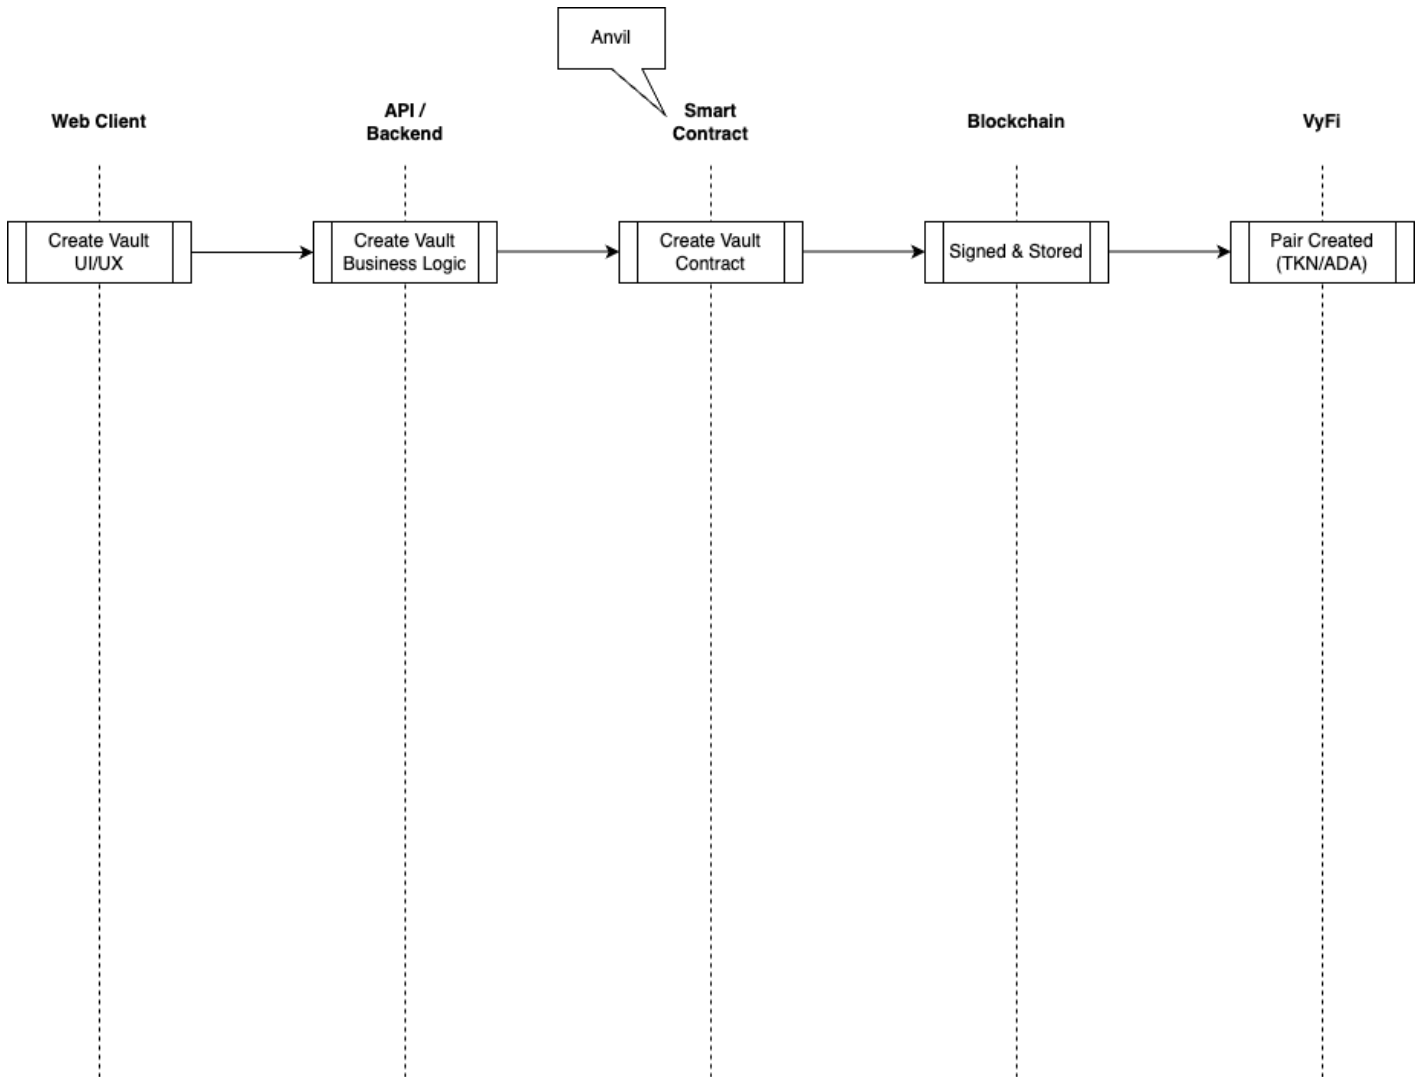

Swim Lane Diagram

This diagram explains how this API backend interacts with the blockchain and the L4VA Smart Contracts

Revision #4

Created 2 December 2024 16:19:56 by Aric Fedida

Updated 2 December 2024 16:33:53 by Aric Fedida